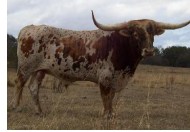

Hubbells 20 Gauge

Date of Birth: 05/22/2012
Registration 1: BT186630
Registration 2: 262142
Owner: Hubbells Longhorns/ Crown Creek Cattle

Courtesy of FHR

Proven production from an impeccable pedigree, 20 GAUGE continues to rock the Texas Longhorn community with complete and beautifully colored offspring that are highly desirable in every way, including early horn growth. We contribute his outstanding production to his unique and powerful maternal genetic line. In partnership and through semen sales, 20 GAUGE is being utilized in the best breeding programs in the Country with amazing

Total Horn: 103.4375 on 10/04/2019
TTT: 87.5000 on 10/10/2024
Base: 16.2500 on 10/09/2014
Weight: 1762.0000 on 07/16/2021
Composite: 223.1250 on 10/04/2019

Hubbells 20 Gauge

Concealed Weapon

Sharp Shooter 542