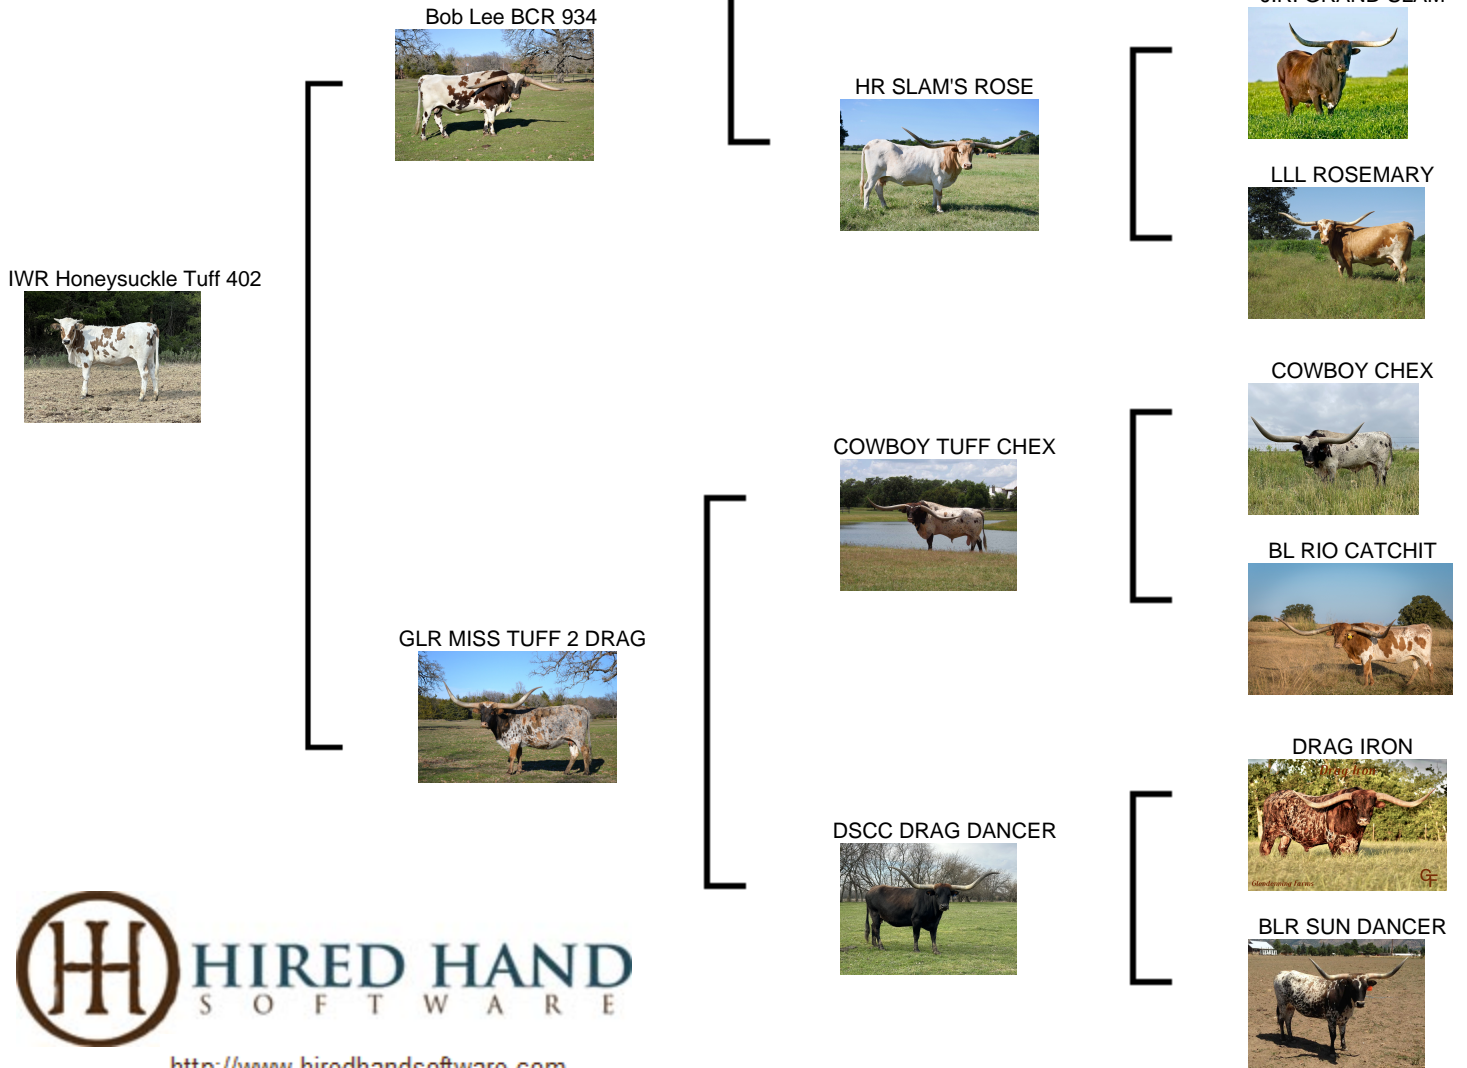

<http://www.hiredhandsoftware.com>